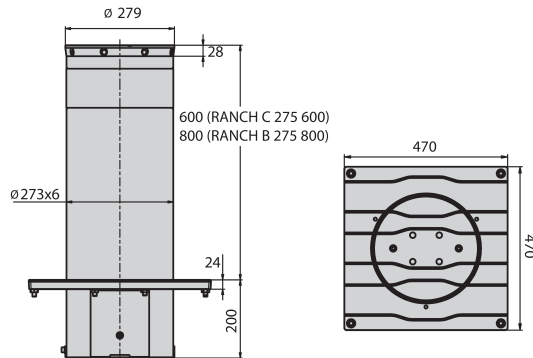

· TECHNICAL FEATURES

· ACCESSORIES

· DISCOVER U-LINK

	RANCH C 275/600CN	RANCH C 275/600CN L	RANCH C 275/600CN I	RANCH C 275/600CN LI	RANCH C 275/800CN	RANCH C 275/800CN L	RANCH C 275/800CN I	RANCH C 275/800CN LI
Rod height	600 mm				800 mm			
Rod thickness	3 mm							
Operator type	fixed bollards							
Rod treatment	ral 7015 painted steel	brushed aisi 316 stainless steel and reflective film			ral 7015 painted steel		brushed aisi 316 stainless steel and reflective film	