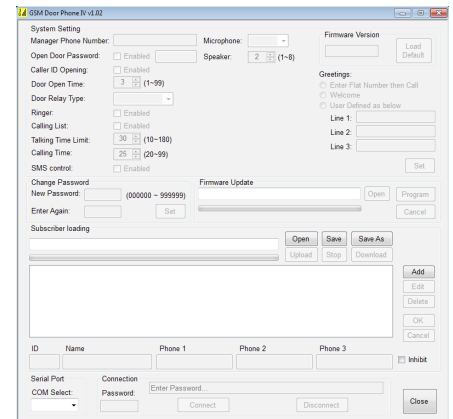

# MULTICOM

BFT-CELL-MULTI

Now Available  
T-Mobile SIM Card  
Included at No Charge  
for easy activation.

## FEATURES

- Cellular intercom for up to 500 apartments.
- LCD display with directory scroll and direct dialing of apartment.
- Speak to your visitor from anywhere in the world.
- Grant access from your mobile phone.
- Can call up to 3 numbers in sequence.
- Calls fixed line telephones as well as mobile cell phones.
- Keypad for coded access.
- Stainless steel construction.
- 3 year manufacturers warranty.
- Programmable with built in keypad and screen, PC, or by SMS remotely.
- Quad band modem plus 3G capability.
- On screen reception indicator for easier diagnostics.
- Compatible with At&T and T-Mobile networks.