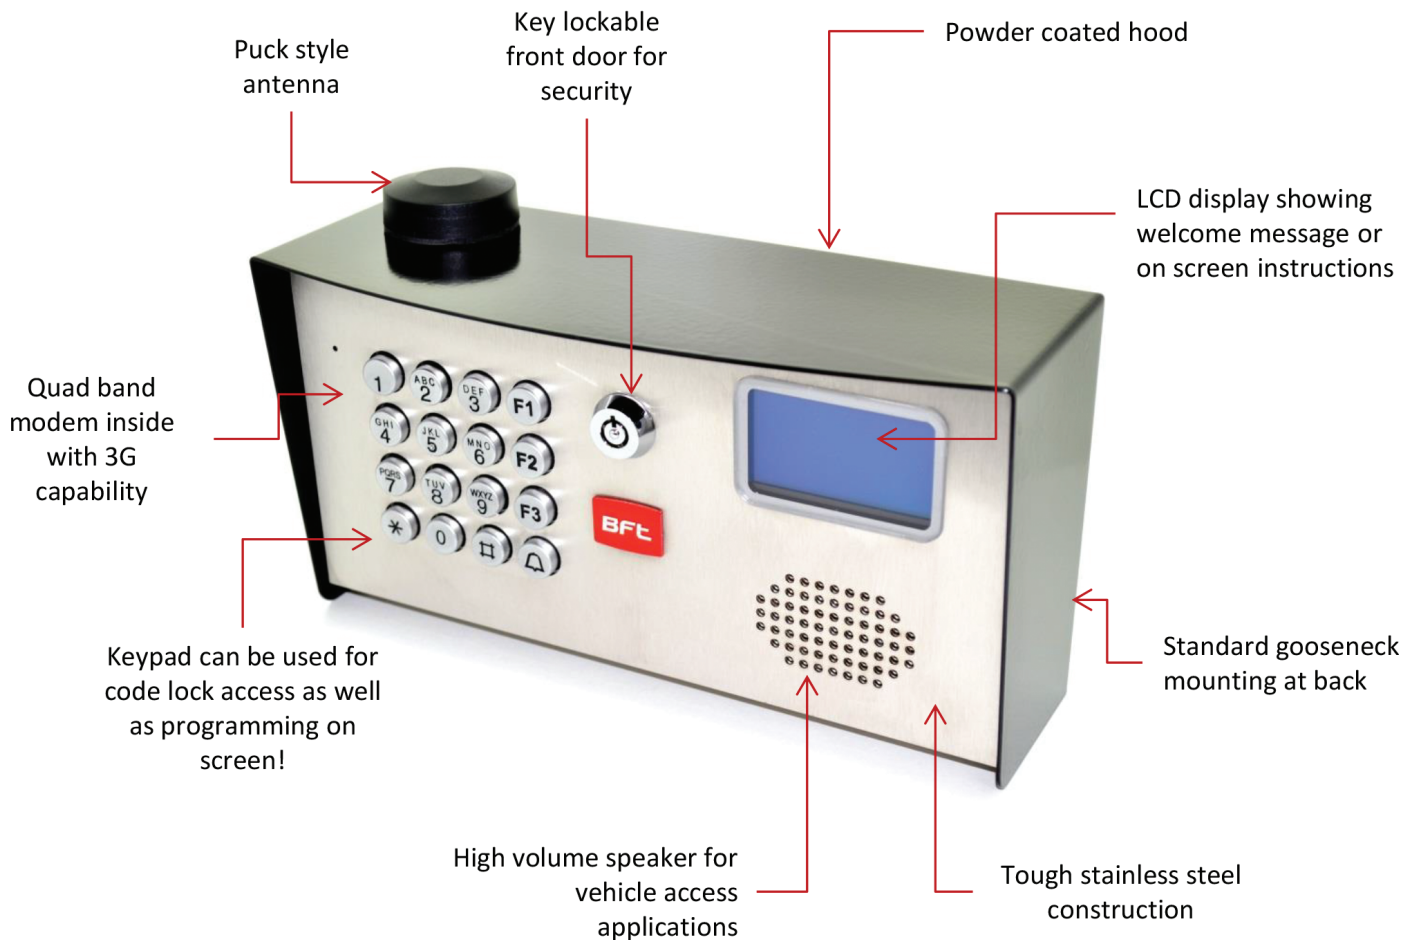

# MULTICOM

BFT-CELL-MULTI

Now Available  
T-Mobile SIM Card  
Included at No Charge  
for easy activation.

## FEATURES

- Cellular intercom for up to 500 apartments.
- LCD display with directory scroll and direct dialing of apartment.
- Speak to your visitor from anywhere in the world.
- Grant access from your mobile phone.
- Can call up to 3 numbers in sequence.
- Calls fixed line telephones as well as mobile cell phones.
- Keypad for coded access.
- Stainless steel construction.
- 3 year manufacturers warranty.
- Programmable with built in keypad and screen, PC, or by SMS remotely.
- Quad band modem plus 3G capability.
- On screen reception indicator for easier diagnostics.
- Compatible with At&T and T-Mobile networks.

## PHYSICAL SPECIFICATIONS

- Stainless steel back box and re-enforced face plate.
- Black powder coated hood.
- Dimensions 10 ¼ inches wide x 5 ½ inches tall x 4 inches deep.
- Mounting holes M8 diameter, 3 inch x 3 inch array for standard 4 x 4 gooseneck bracket.

## TECHNICAL DETAILS

- 1 relay output (normally open or normally closed).
- Dual 3G and quad band 2G modem. (US and EU version).
- Power supply 12v d.c, 2A included.
- Power consumption 100mA standby, 500mA when dialing with up to 2 amp spikes.