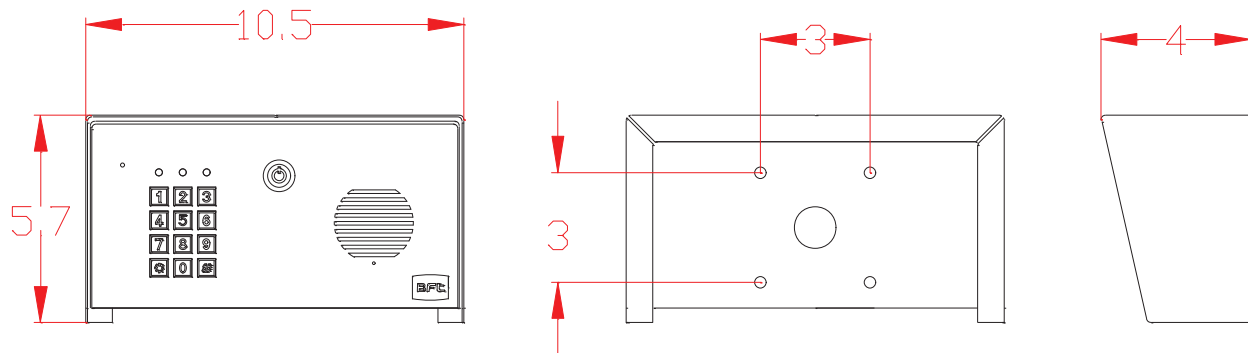

Cell Box Plus

Physical Measurements

BFT-CELLBOX-KP-PLUS

Technical Data

BFT-CELLBOX-KP-PLUS

General

- Voltage: 15v dc.
- Recommended cable @ 25 feet: 14 gauge.
- Solar compatible: Yes.
- Current on standby: Operating 55mA
- Current: 300mA
- Peak Demand Current: Internal Fuse 2 amps
- rating: 400mA quick blow

Cellular module

- Relays: 2 relays, max 2 amps, 24v ac/dc load.
- Latching: Yes
- Caller ID users: 100
- Programming: SMS
- Network compatibility: AT&T, T-Mobile

Keypad Module

- Relays: 3 relays, max 2 amp, 24v ac/dc load.
- Latching: Yes
- Codes: 1000 total

Be ahead

www.BFTGateOpeners.com | (800) 878-7829