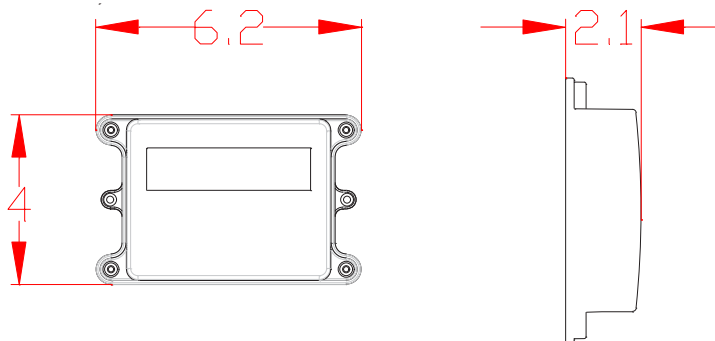

General

Voltage: 12v dc – 24v ac.
Solar operable: Yes.
Current on standby: 55mA
Operating Current: 300mA
Peak Demand Current: 2 amps

Cellular module

Relays: 2 relays, max 2 amps, 24v ac/dc load.
Latching: Yes
Caller ID users: 100
Programming: SMS
Network compatibility: AT&T, T-Mobile

Be ahead

www.BFTGateOpeners.com | (800) 878-7829