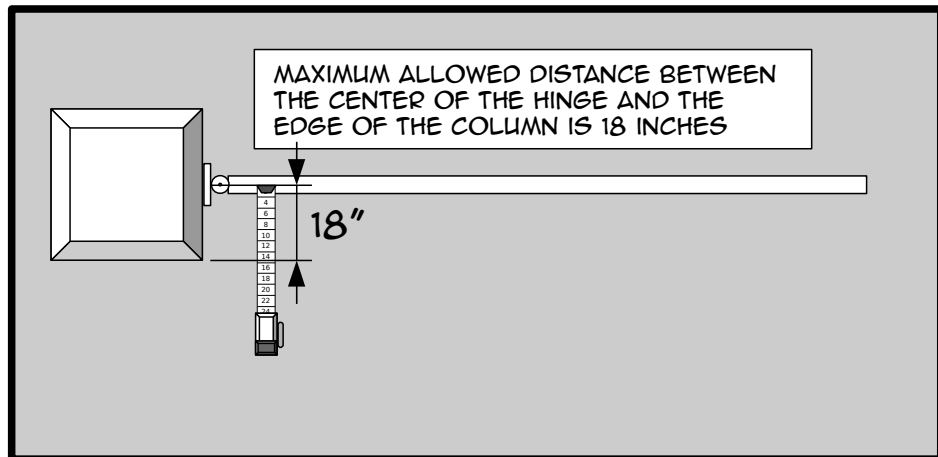

Igea BT Quick Installation

ver. 120727B

NEXT:

LEFT-SIDE OPERATORS - KEEP IN THE FULLY CLOSED POSITION

RIGHT-SIDE OPERATORS - MANUALLY OPEN TO THE DESIRED LIMIT.

CONTINUED ON OTHER SIDE...

NEXT:
LEFT-SIDE OPERATORS - MANUALLY OPEN THE GATE TO ITS FULLY OPEN POSITION
RIGHT-SIDE OPERATORS - MANUALLY CLOSE THE GATE TO ITS FULLY CLOSED POSITION