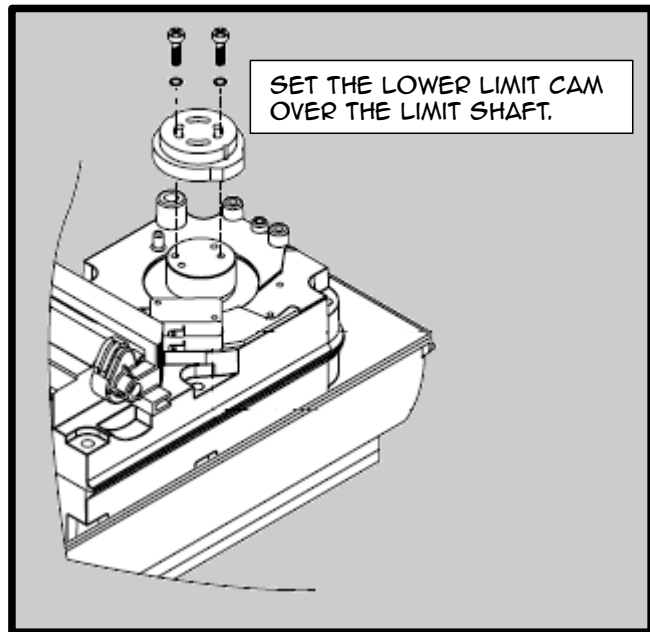

Igea BT Quick Installation

ver. 120727B

NEXT:

LEFT-SIDE OPERATORS - KEEP IN THE FULLY CLOSED POSITION

RIGHT-SIDE OPERATORS - MANUALLY OPEN TO THE DESIRED LIMIT.

CONTINUED ON OTHER SIDE...

NEXT:
LEFT-SIDE OPERATORS - MANUALLY OPEN THE GATE TO ITS FULLY OPEN POSITION
RIGHT-SIDE OPERATORS - MANUALLY CLOSE THE GATE TO ITS FULLY CLOSED POSITION