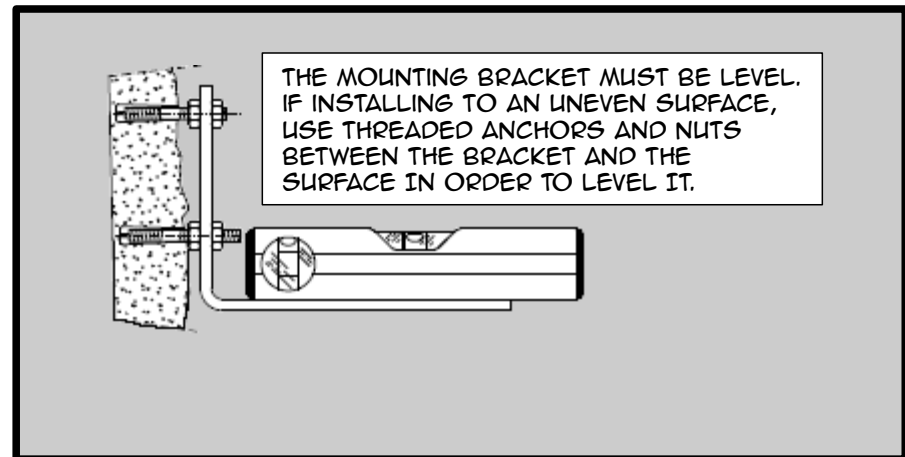

Igea BT Quick Installation

ver. 120727B

NEXT:

LEFT-SIDE OPERATORS - KEEP IN THE FULLY CLOSED POSITION

RIGHT-SIDE OPERATORS - MANUALLY OPEN TO THE DESIRED LIMIT.

CONTINUED ON OTHER SIDE...

NEXT:
LEFT-SIDE OPERATORS - MANUALLY OPEN THE GATE TO ITS FULLY OPEN POSITION
RIGHT-SIDE OPERATORS - MANUALLY CLOSE THE GATE TO ITS FULLY CLOSED POSITION