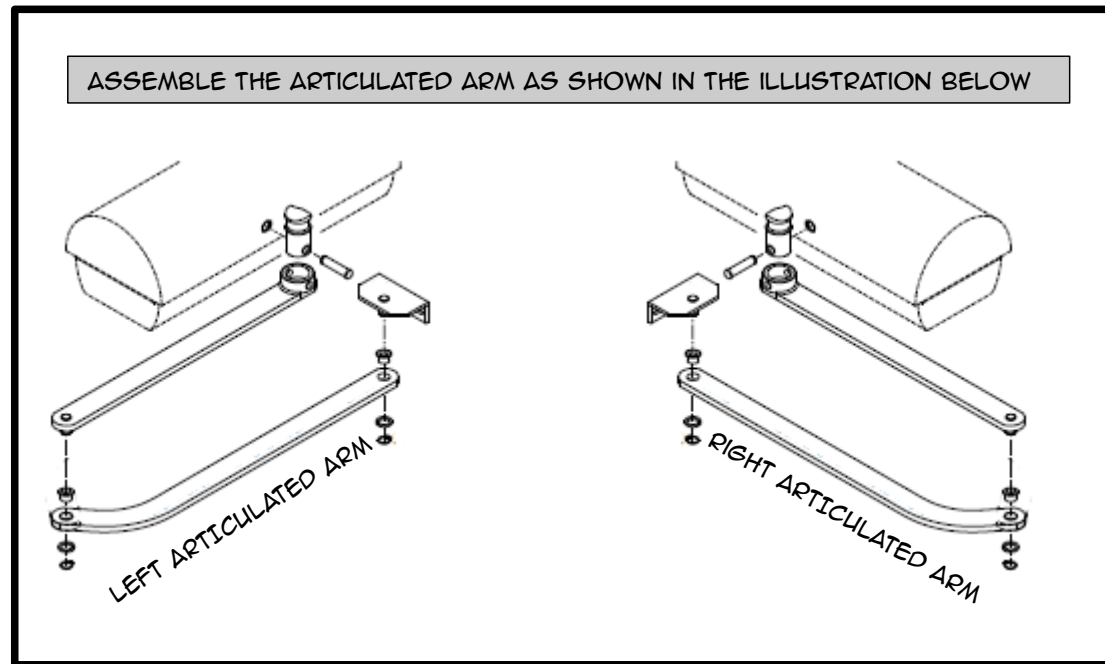

Igea BT Quick Installation

ver. 120727B

NEXT:

LEFT-SIDE OPERATORS - KEEP IN THE FULLY CLOSED POSITION

RIGHT-SIDE OPERATORS - MANUALLY OPEN TO THE DESIRED LIMIT.

CONTINUED ON OTHER SIDE...

NEXT:
LEFT-SIDE OPERATORS - MANUALLY OPEN THE GATE TO ITS FULLY OPEN POSITION
RIGHT-SIDE OPERATORS - MANUALLY CLOSE THE GATE TO ITS FULLY CLOSED POSITION