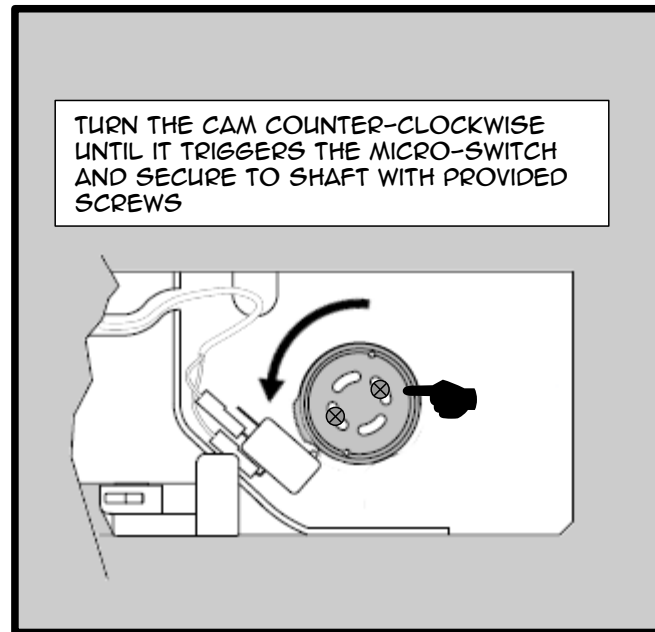

Igea BT Quick Installation

ver. 120727B

NEXT:

LEFT-SIDE OPERATORS - KEEP IN THE FULLY CLOSED POSITION

RIGHT-SIDE OPERATORS - MANUALLY OPEN TO THE DESIRED LIMIT.

CONTINUED ON OTHER SIDE...

NEXT:
LEFT-SIDE OPERATORS - MANUALLY OPEN THE GATE TO ITS FULLY OPEN POSITION
RIGHT-SIDE OPERATORS - MANUALLY CLOSE THE GATE TO ITS FULLY CLOSED POSITION