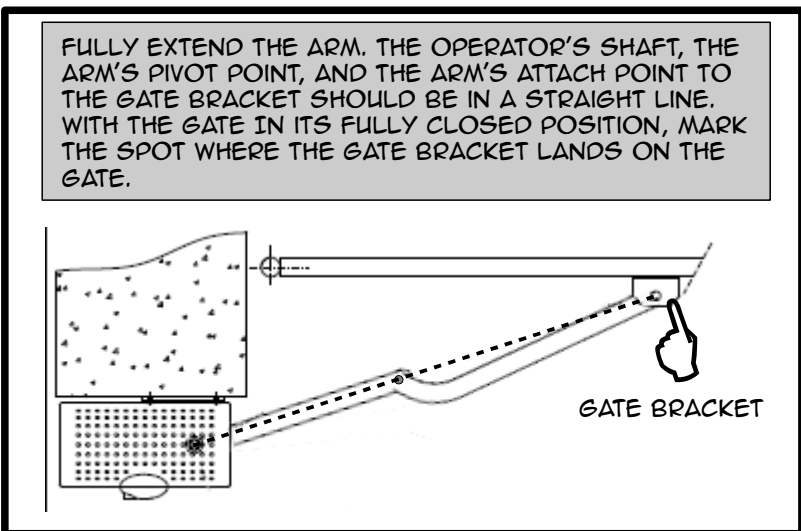

Igea BT Quick Installation

ver. 120727B

NEXT:

LEFT-SIDE OPERATORS - KEEP IN THE FULLY CLOSED POSITION

RIGHT-SIDE OPERATORS - MANUALLY OPEN TO THE DESIRED LIMIT.

CONTINUED ON OTHER SIDE...

NEXT:
LEFT-SIDE OPERATORS - MANUALLY OPEN THE GATE TO ITS FULLY OPEN POSITION
RIGHT-SIDE OPERATORS - MANUALLY CLOSE THE GATE TO ITS FULLY CLOSED POSITION