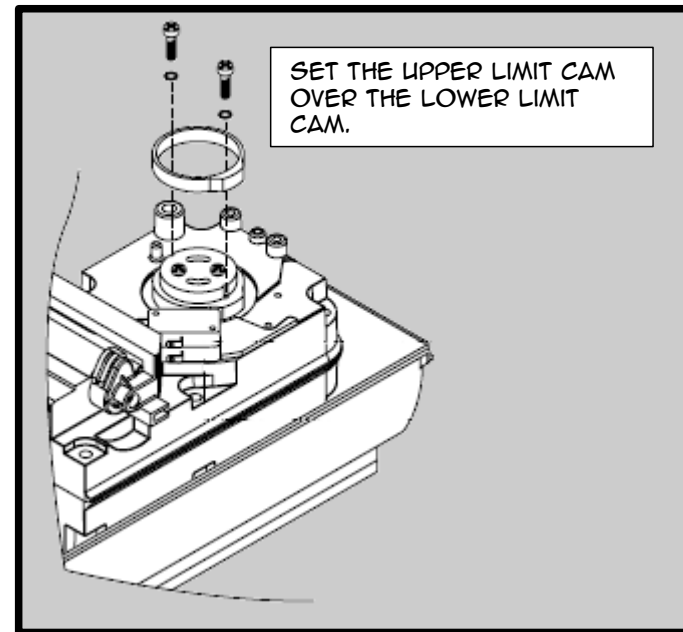

Igea BT Quick Installation

ver. 120727B

NEXT:

LEFT-SIDE OPERATORS - KEEP IN THE FULLY CLOSED POSITION

RIGHT-SIDE OPERATORS - MANUALLY OPEN TO THE DESIRED LIMIT.

CONTINUED ON OTHER SIDE...

NEXT:
LEFT-SIDE OPERATORS - MANUALLY OPEN THE GATE TO ITS FULLY OPEN POSITION
RIGHT-SIDE OPERATORS - MANUALLY CLOSE THE GATE TO ITS FULLY CLOSED POSITION