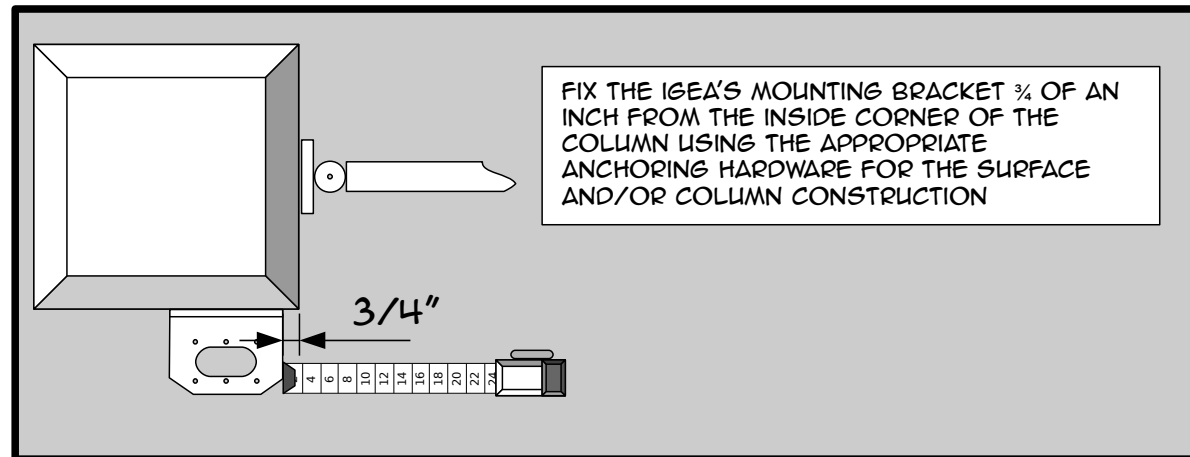

Igea BT Quick Installation

ver. 120727B

NEXT:

LEFT-SIDE OPERATORS - KEEP IN THE FULLY CLOSED POSITION

RIGHT-SIDE OPERATORS - MANUALLY OPEN TO THE DESIRED LIMIT.

CONTINUED ON OTHER SIDE...

NEXT:
LEFT-SIDE OPERATORS - MANUALLY OPEN THE GATE TO ITS FULLY OPEN POSITION
RIGHT-SIDE OPERATORS - MANUALLY CLOSE THE GATE TO ITS FULLY CLOSED POSITION