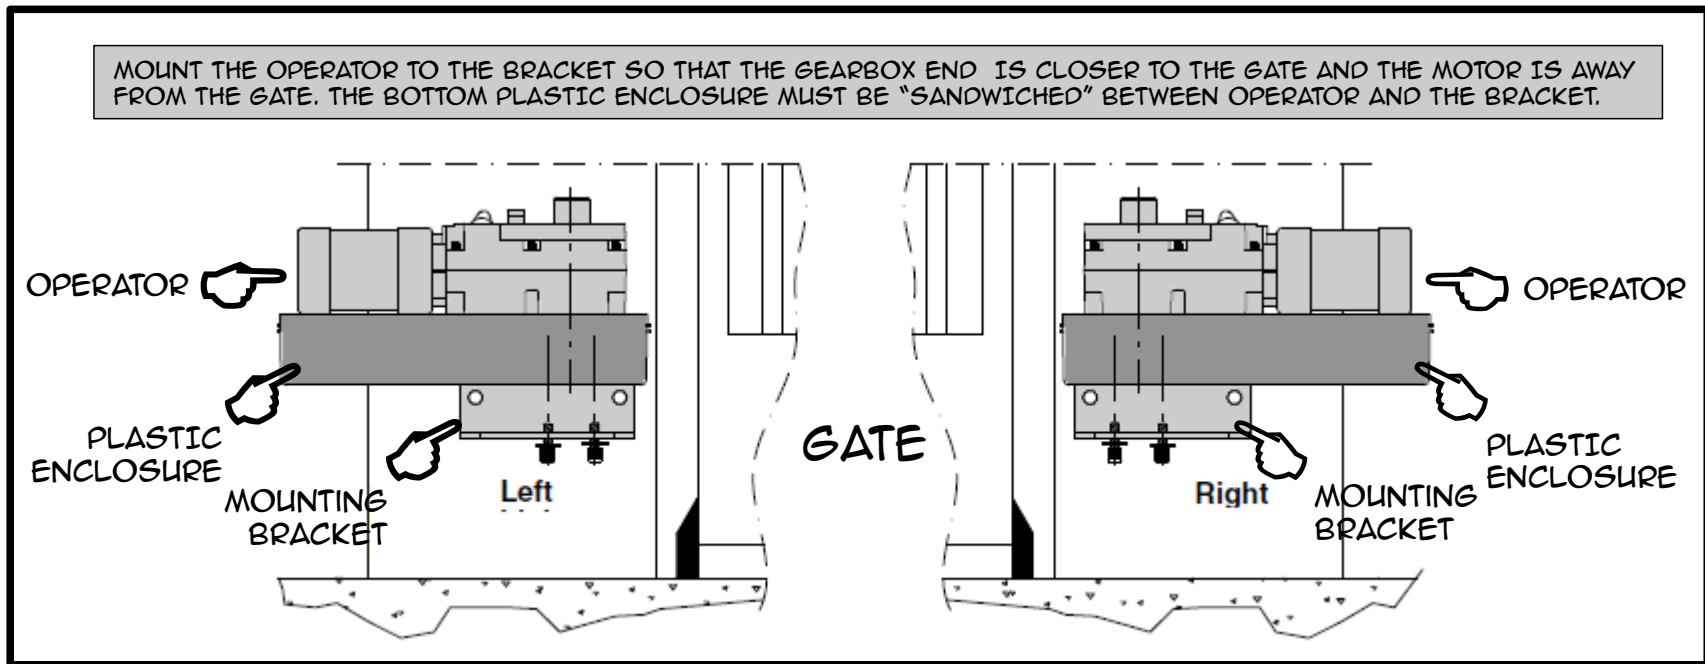

Igea BT Quick Installation

ver. 120727B

NEXT:

LEFT-SIDE OPERATORS - KEEP IN THE FULLY CLOSED POSITION

RIGHT-SIDE OPERATORS - MANUALLY OPEN TO THE DESIRED LIMIT.

CONTINUED ON OTHER SIDE...

NEXT:
LEFT-SIDE OPERATORS - MANUALLY OPEN THE GATE TO ITS FULLY OPEN POSITION
RIGHT-SIDE OPERATORS - MANUALLY CLOSE THE GATE TO ITS FULLY CLOSED POSITION