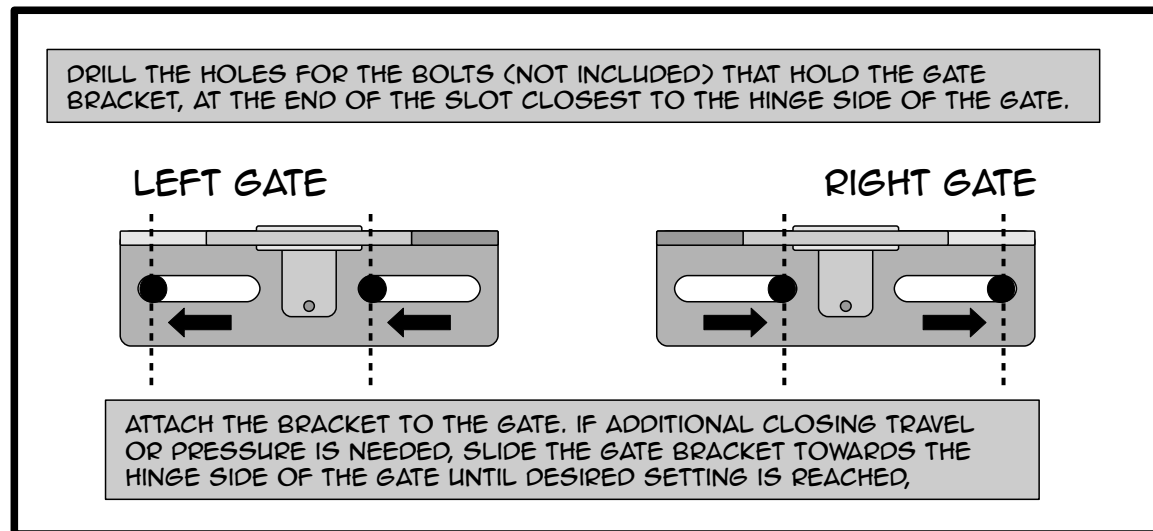

Igea BT Quick Installation

ver. 120727B

NEXT:

LEFT-SIDE OPERATORS - KEEP IN THE FULLY CLOSED POSITION

RIGHT-SIDE OPERATORS - MANUALLY OPEN TO THE DESIRED LIMIT.

CONTINUED ON OTHER SIDE...

NEXT:
LEFT-SIDE OPERATORS - MANUALLY OPEN THE GATE TO ITS FULLY OPEN POSITION
RIGHT-SIDE OPERATORS - MANUALLY CLOSE THE GATE TO ITS FULLY CLOSED POSITION