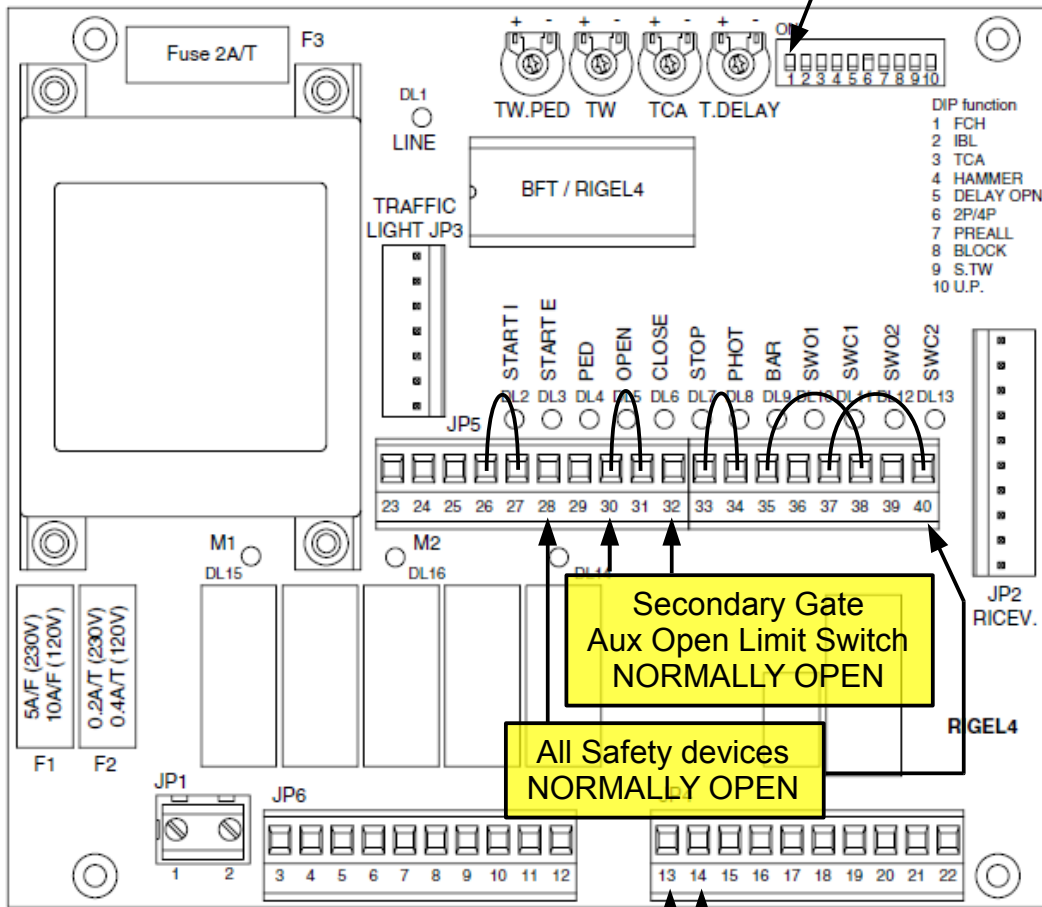

MOOVI BARRIER & GATE OPERATOR TANDEM OPERATION WIRING

Dipswitch #1 must be turned off

Secondary Gate
Aux Open Limit Switch
NORMALLY OPEN

All Safety devices
NORMALLY OPEN