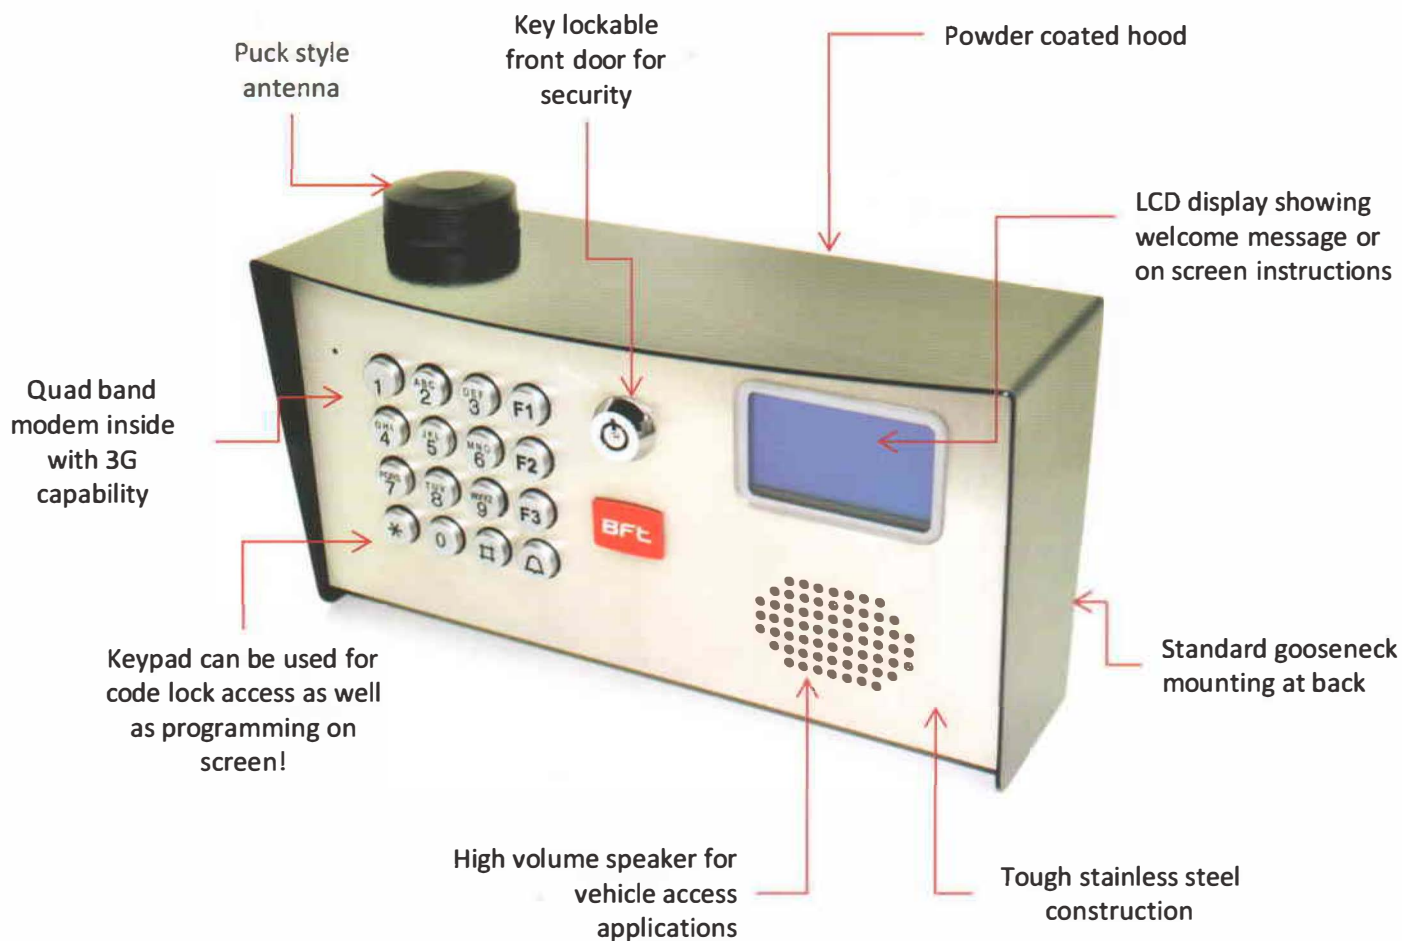

## FEATURES

- Cellular intercom for up to 500 apartments.
- LCD display with directory scroll and direct dialing of apartment.
- Speak to your visitor from anywhere in the world.
- Grant access from your mobile phone.
- Can call up to 3 numbers in sequence.
- Calls fixed line telephones as well as mobile cell phones.
- Keypad for coded access.
- Stainless steel construction.
- 3 year manufacturers warranty.
- Programmable with built in keypad and screen, PC, or by SMS remotely.
- Quad band modem plus 3G capability.
- On screen reception indicator for easier diagnostics.
- Compatible with At&T and T-Mobile networks.

## PHYSICAL SPECIFICATIONS

- Stainless steel back box and re-enforced face plate.
- Black powder coated hood.
- Dimensions 10 ¼ inches wide x 5 ½ inches tall x 4 inches deep.
- Mounting holes M8 diameter, 3 inch x 3 inch array for standard 4 x 4 gooseneck bracket.

## TECHNICAL DETAILS

- 1 relay output (normally open or normally closed).
- Dual 3G and quad band 2G modem. (US and EU version).
- Power supply 12v d.c, 2A included.
- Power consumption 100mA standby, 500mA when dialing with up to 2 amp spikes.