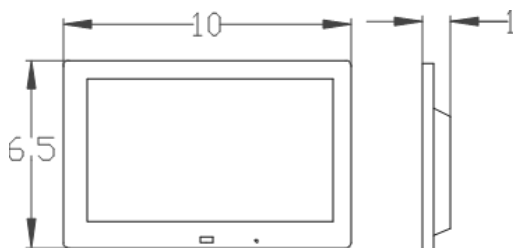

WiFi Touch

RANGE

Access Control

Wifi-TOUCH

DESK STAND

WALL MOUNT BRACKET

- TOUCH SCREEN MONITOR FOR WIFI INTERCOM.
- HAVE UP TO 4 SCREENS IN YOUR HOME, PLUS 2 PHONES*
- 10.1 INCH TOUCH SCREEN.
- 5V DC POWER SUPPLY INCLUDED.
- COMPLETE WITH BOTH WALL MOUNT BRACKET AND DESK STAND.
- APP PRE-LOADED FOR EASY SETUP
- CONNECT VIA WIFI OR RJ45 ETHERNET

*depends on capacity of home router and network.

PHYSICAL MEASUREMENTS

WIFI-TOUCH

RJ45 socket

DC Power in