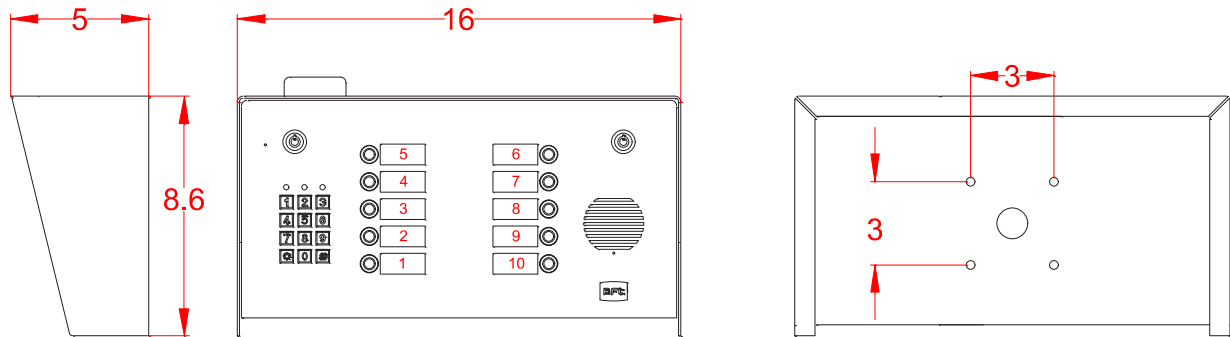

Bft GSM PLUS -10B

Physical Measurements

BFT-GSM-PLUS-10B

Technical Data

BFT-GSM-PLUS-10B

General

- Voltage: 15v dc.
- Recommended cable @ 25 feet: 14 gauge.
- Solar operable: Yes.
- Current on standby: 110mA
- Operating Current: 350mA
- Peak Demand Current: 2 amps
- Internal Fuse rating: 400mA quick blow

Cellular module

- Relays: 2 relays, max 2 amps, 24v ac/dc load.
- Latching: Yes
- Caller ID users: 100
- Programming: SMS
- Network compatibility: AT&T, T-Mobile

Keypad Module

- Relays: 3 relays, max 2 amp, 24v ac/dc load.
- Latching: Yes
- Codes: 1000 total

Be ahead